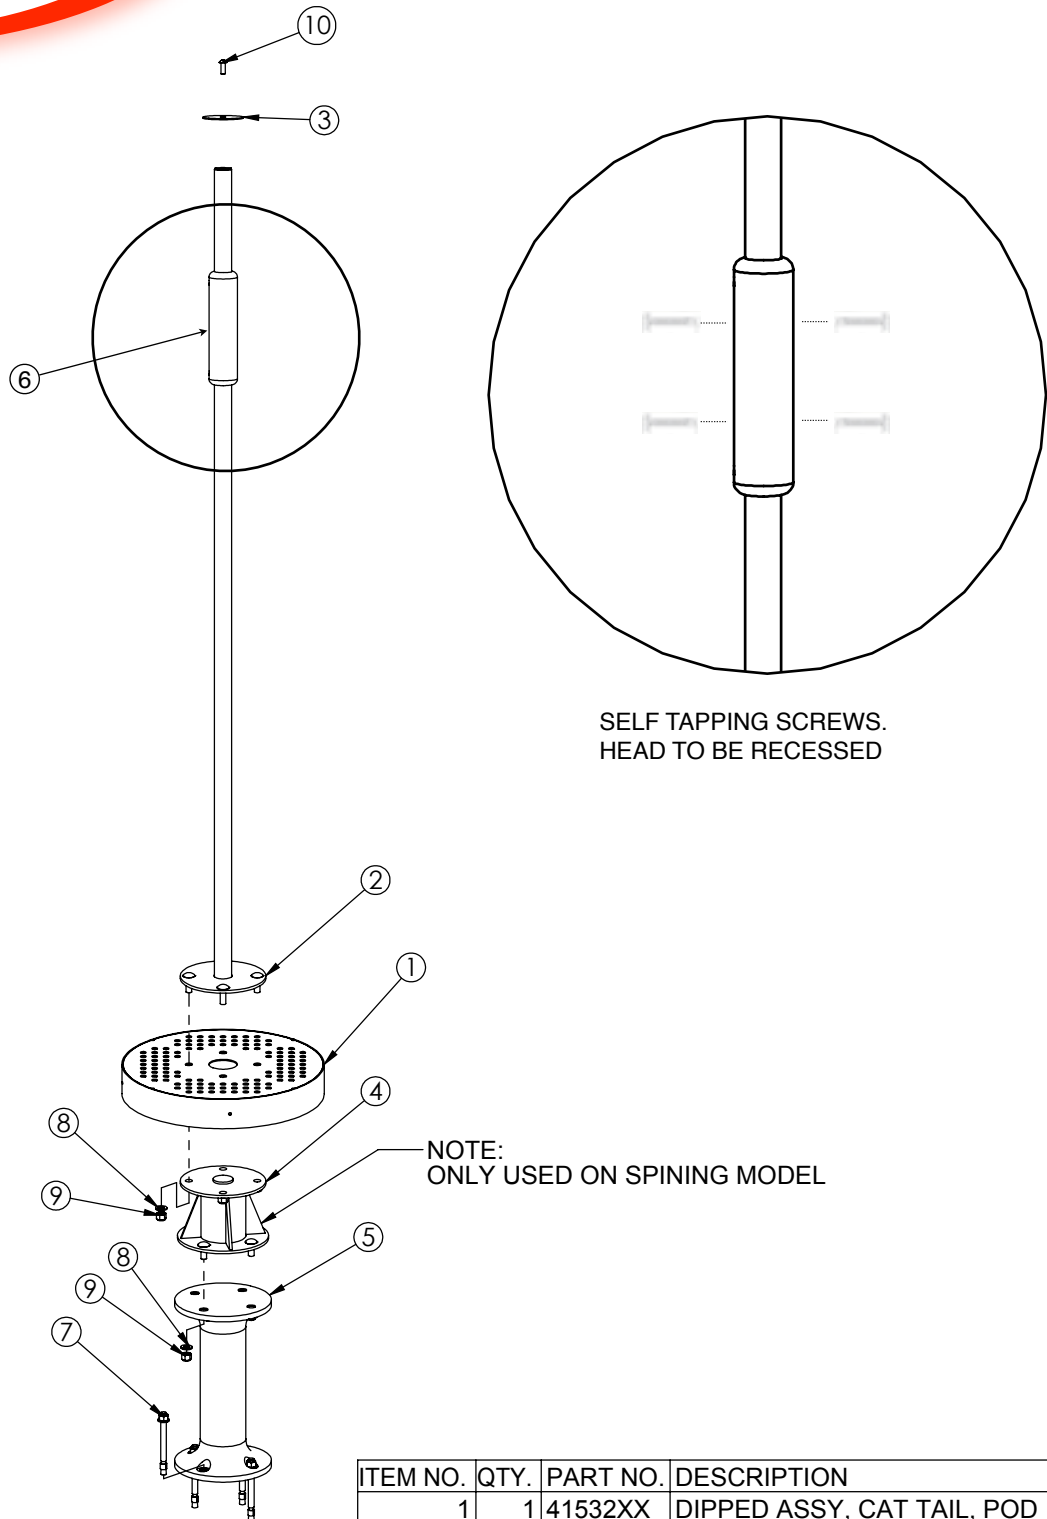

# Cat Tail

NOTE:  
REQUIRED FOOTING 24" DIA X 36" DEEP  
TORQUE ALL HARDWARE 30-35 FT LBS  
PLAY ZONE 84" IN ALL DIRECTIONS

ITEM NO.	QTY.	PART NO.	DESCRIPTION
1	1	41532XX	DIPPED ASSY, CAT TAIL, POD
2	1	41530XX	PAINTED ASSY, CAT TAIL, POST
3	1	41534XX	PAINTED ASSY, CAT TAIL, TOP CAP
4	1	41536XX	BEARING ASSY, CAT TAIL
5	1	40038-24	LEG, PLAYMOTION, 15"
6	1	4111301	TOP, CATTAIL, URETHANE
7	4	1020701	1/2" WEDGE ANCHOR
8	8	1005501	WASHER, SS, .50 ID X 1.0 OD
9	8	1005301	1/2" -13 NYLON LOCK NUT
10	1	1002403	BHCS, 3/-16 X .5, SS